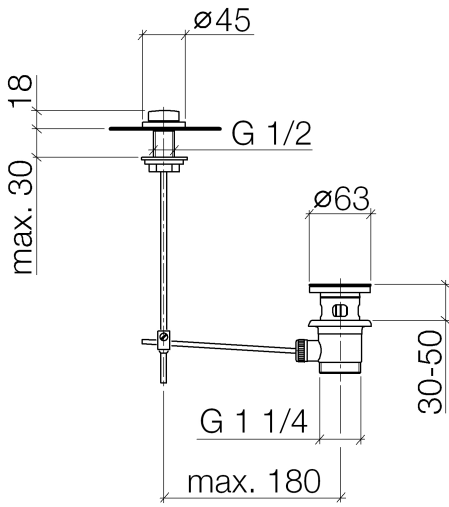

Basin Waste with knob for deck mounting 1 1/4" - Matte Black

IMO

10 200 970

Fits: IMO, LULU, MADISON, MEM, TARA,
CL.1, LISSÉ, VAIA, META, CYO

	Matte Black	10 200 970-33
	Chrome	10 200 970-00
	Brushed Platinum	10 200 970-06
	Platinum	10 200 970-08
	Durabass (23kt Gold)	10 200 970-09
	Dark Chrome	10 200 970-19
	Light Gold	10 200 970-26
	Brushed Light Gold	10 200 970-27
	Brushed Durabass (23kt Gold)	10 200 970-28
	Brushed Bronze	10 200 970-42
	Brushed Champagne (22kt Gold)	10 200 970-46
	Champagne (22kt Gold)	10 200 970-47
	Brushed Chrome	10 200 970-93
	Brushed Dark Platinum	10 200 970-99

Basin Waste with knob for deck mounting 1 1/4" - Matte Black

IMO

10 200 970

Only suitable for basins with an overflow.

10 200 970

10 200 970

Parts for other finishes can be found here: [Chrome](#)

Spare parts list

No.	Item Number	Name	Quantity used	Delivery time
1	09 21 33 001-33	handle	1	30
2	09 14 10 007 90	seal	2	2
3	09 31 09 004-33	pull-rod	1	30
4	09 18 40 022-33	sleeve	1	30
5	09 14 10 095 90	seal	1	2
6	09 14 05 012 90	seal	1	2
7	09 14 40 001 90	seal	1	60
8	09 23 10 010 90	nut	1	2
9	90 11 01 001 00-33	pop-up waste	1	30