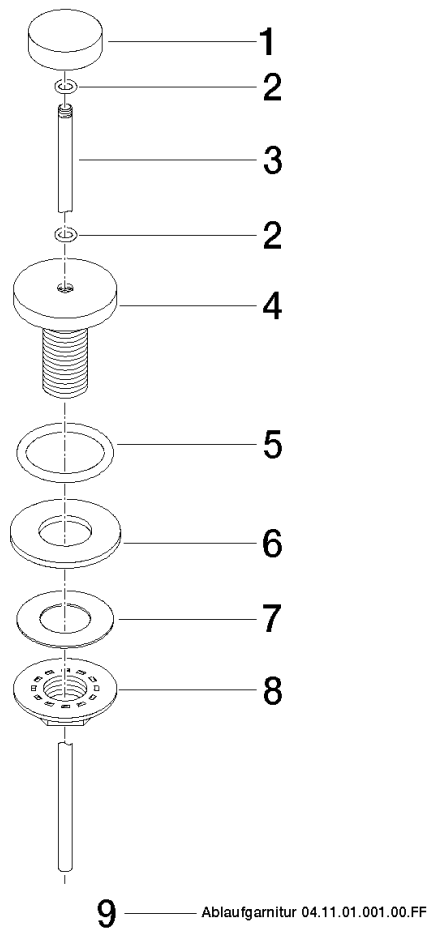

Basin Waste with knob for deck mounting 1 1/4" - Matte Black

IMO

10 200 970

Fits: IMO, LULU, MADISON, MEM, TARA,
CL.1, LISSÉ, VAIA, META, CYO

	Matte Black	10 200 970-33
	Chrome	10 200 970-00
	Brushed Platinum	10 200 970-06
	Platinum	10 200 970-08
	Durabass (23kt Gold)	10 200 970-09
	Dark Chrome	10 200 970-19
	Light Gold	10 200 970-26
	Brushed Light Gold	10 200 970-27
	Brushed Durabass (23kt Gold)	10 200 970-28
	Brushed Bronze	10 200 970-42
	Brushed Champagne (22kt Gold)	10 200 970-46
	Champagne (22kt Gold)	10 200 970-47
	Brushed Chrome	10 200 970-93
	Brushed Dark Platinum	10 200 970-99

Basin Waste with knob for deck mounting 1 1/4" - Matte Black

IMO

10 200 970

Only suitable for basins with an overflow.

10 200 970

10 200 970

Parts for other finishes can be found here: [Chrome](#)

Spare parts list

No.	Item Number	Name	Quantity used	Delivery time
1	09 21 33 001-33	handle	1	30
2	09 14 10 007 90	seal	2	2
3	09 31 09 004-33	pull-rod	1	30
4	09 18 40 022-33	sleeve	1	30
5	09 14 10 095 90	seal	1	2
6	09 14 05 012 90	seal	1	2
7	09 14 40 001 90	seal	1	60
8	09 23 10 010 90	nut	1	2
9	90 11 01 001 00-33	pop-up waste	1	30